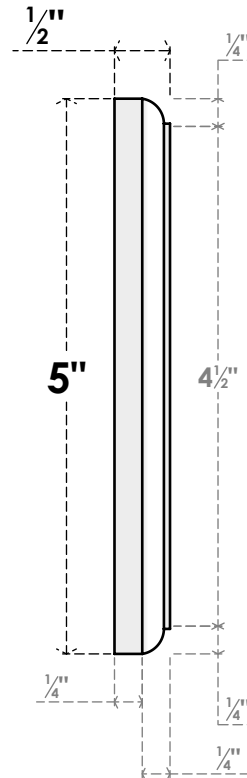

ROSP050X050X050SDG11

5"W X 5"H X 1/2"P STANDARD SEDGWICK FLOWER ROSETTE WITH ROUNDED EDGE, ARCHITECTURAL GRADE PVC

FRONT

SIDE

EKENA MILLWORK
2300 WEST MAIN ST.
CLARKSVILLE, TX 75426
TOLL FREE: 866-607-0453
WWW.EKENAMILLWORK.COM

NOTES

1. INSTALLATION TO BE COMPLETED IN ACCORDANCE WITH MANUFACTURER'S SPECIFICATIONS.
2. DRAWING MAY NOT BE TO SCALE
3. THIS DRAWING IS INTENDED FOR DESIGN AND PLANNING PURPOSES ONLY.
4. ALL INFORMATION CONTAINED HEREIN WAS CURRENT AT THE TIME OF DEVELOPMENT BUT MUST BE REVIEWED AND APPROVED BY THE PRODUCT MANUFACTURER TO BE CONSIDERED ACCURATE.
5. ARCHITECTURAL GRADE PVC PRODUCTS ARE MADE FROM EXPANDED CELLULAR PVC AND COME NATURALLY WHITE BUT MAY BE PAINTED