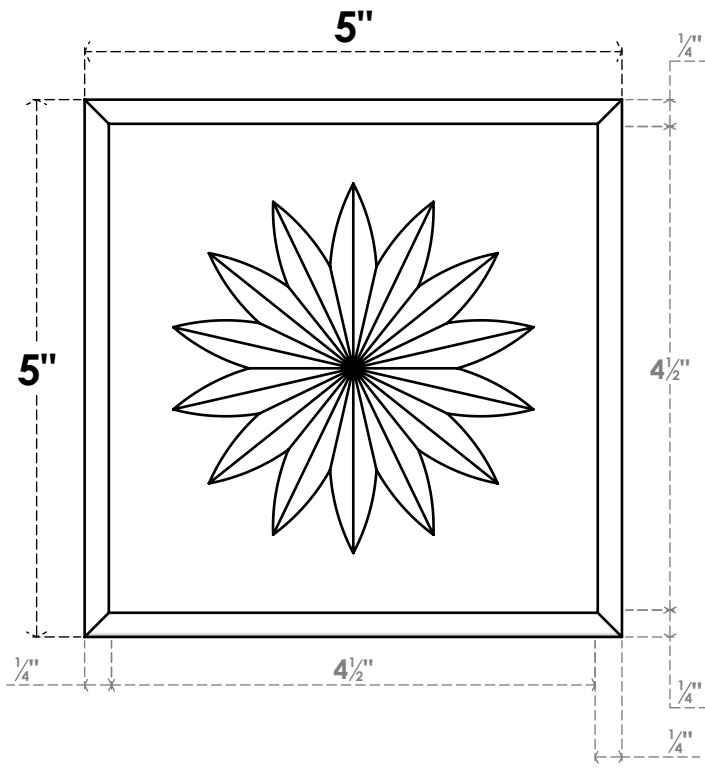

ROSP050X050X050SDG11

5"W X 5"H X 1/2"P STANDARD SEDGWICK FLOWER ROSETTE WITH ROUNDED EDGE, ARCHITECTURAL GRADE PVC

FRONT

SIDE

EKENA MILLWORK
2300 WEST MAIN ST.
CLARKSVILLE, TX 75426
TOLL FREE: 866-607-0453
WWW.EKENAMILLWORK.COM